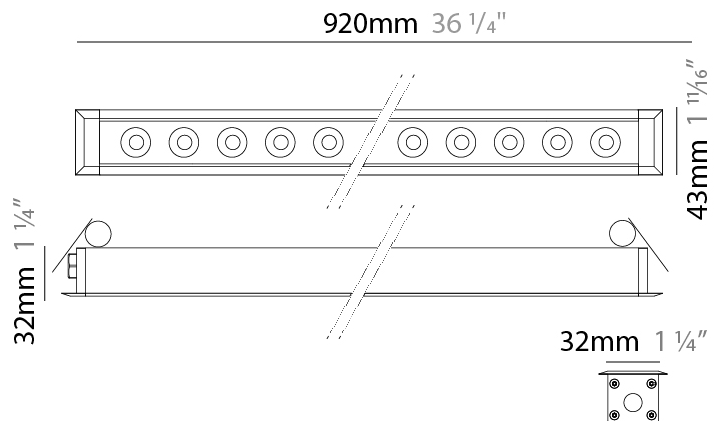

PHYSICAL

Shape: Rectangle
Length (mm): 920
Length (in): 36 1/4
Width (mm): 43
Width (in): 1 5/8
Height (mm): 32
Height (in): 1 1/4
Ceiling Thickness (mm): 2 - 13
Ceiling Thickness (in): 1/16 - 1/2
Weight (kg): 2
Weight (lbs): 4.4
Diffuser: Clear tempered glass
Gasket: Gore-Tex valve to prevent condensation
Fixture Finish: [BLK](#) / [WHI](#) / [GRY](#) / [COR](#) / [ANT](#) / [BRZ](#)
Fixture Material: Extruded Aluminum
Cut-out Measurements: 36mm / 1 7/16" x 910mm / 35 13/16"

ELECTRICAL

Lamp Type: LED
Total Output Wattage (W): 29 / 15.5 (Dif) / 17 (Asy)
Driver Included: No
Driver Location: Remote
Driver Type: Constant Voltage - 120 / 277Vac
Driver Class: Class 2
Input Voltage (V): 120 - 277
Output Voltage (V): 24
Upon Request: (Not included - see components [IP65 or higher enclosure to be supplied by others]) 0-10Vdc dimming / Phase dimming / Non-dimming 120/277Vac

LED

Number of LEDs: 18
Color Temperature (°K): [3000](#) / [4000](#)
Max. Delivered Lumen (lm): 2260 / 2350
Nominal Lumen (lm): 3780 / 3915
CRI: >80 CRI
Lamp Life (hrs): 60000

OPTICAL

Optic°: [13](#) / [26](#) / [40](#) / [ASY](#) / [DIF](#) / [ELL](#)

RATINGS AND CERTIFICATIONS

Certified By: Certified for North American Standards
IP rating: IP65
IK Rating: IK07
Bug Rating: B3 U1 G1
Upon Request: Higher Maximum Ambient Temperature

PROJECT
TYPE
SPECIFIER
QUANTITY
DATE