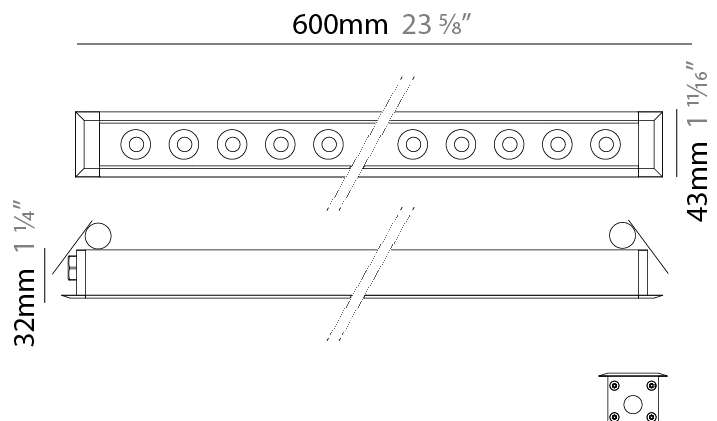

GENERAL

Series: Mini Corniche
Partner: Platek
Division: Exterior
Installation: Recessed
Product Type: Downlight
Mounting Location: Ceiling
Light Distribution: Downlight

PHYSICAL

Shape: Rectangle
Length (mm): 620
Length (in): 24 7/8
Width (mm): 43
Width (in): 1 5/8
Height (mm): 32
Height (in): 1 1/4
Ceiling Thickness (mm): 2 - 13
Ceiling Thickness (in): 1/16 - 1/2
Weight (kg): 1.3
Weight (lbs): 2.8
Diffuser: Clear tempered glass
Gasket: Gore-Tex valve to prevent condensation
Fixture Finish: [BLK](#) / [WHI](#) / [GRY](#) / [COR](#) / [ANT](#) / [BRZ](#)
Fixture Material: Extruded Aluminum
Cut-out Measurements: 36mm / 1 7/16" x 610mm / 24"

ELECTRICAL

Lamp Type: LED
Total Output Wattage (W): 23
Dimming: Bluetooth technology or DMX
Control Gear: DMX
Driver Included: No
Driver Location: Remote
Driver Type: Constant Current - Universal
Driver Class: Class 2
Input Voltage (V): 120 - 277
Constant Current (MA): 500

LED

Color Temperature (°K): RGBW
CRI: >80 CRI
Lamp Life (hrs): 60000
Special LEDs offerings: RGBW

OPTICAL

Optic°: [26](#) / [40](#) / [ELL](#)

RATINGS AND CERTIFICATIONS

Certified By: Certified for North American Standards
IP rating: IP65
IK Rating: IK06
Bug Rating: B1 U0 G0
Upon Request: Higher Maximum Ambient Temperature