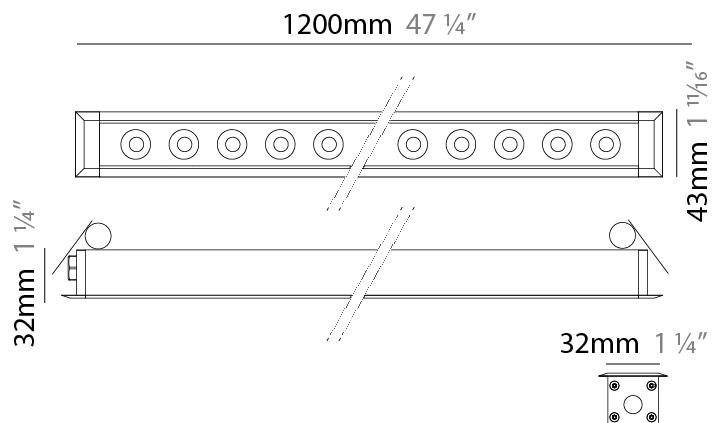

GENERAL

Series: Mini Corniche
Partner: Platek
Division: Exterior
Installation: Recessed
Product Type: Downlight
Mounting Location: Ceiling
Light Distribution: Downlight

PHYSICAL

Shape: Rectangle
Length (mm): 1220
Length (in): 48 1/32
Width (mm): 43
Width (in): 1 3/4
Height (mm): 32
Height (in): 1 1/4
Ceiling Thickness (mm): 2 - 13
Ceiling Thickness (in): 1/16 - 1/2
Weight (kg): 2.7
Weight (lbs): 5.9
Diffuser: Clear tempered glass
Gasket: Gore-Tex valve to prevent condensation
Fixture Finish: [BLK](#) / [WHI](#) / [GRY](#) / [COR](#) / [ANT](#) / [BRZ](#)
Fixture Material: Extruded Aluminum
Cut-out Measurements: 36mm / 1 7/16" x 1210mm / 47 5/8"

ELECTRICAL

Lamp Type: LED
Total Output Wattage (W): 46
Dimming: Bluetooth technology or DMX
Control Gear: DMX
Driver Included: No
Driver Location: Remote
Driver Type: Constant Current - Universal
Driver Class: Class 2
Input Voltage (V): 120 - 277
Constant Current (MA): 500

LED

Number of LEDs: 32
Color Temperature (°K): RGBW
CRI: >80 CRI
Lamp Life (hrs): 60000
Special LEDs offerings: RGBW

OPTICAL

Optic°: [26](#) / [40](#) / [ELL](#)

RATINGS AND CERTIFICATIONS

Certified By: Certified for North American Standards
IP rating: IP65
IK Rating: IK06
Bug Rating: B1 U0 G0
Upon Request: Higher Maximum Ambient Temperature

PROJECT
TYPE
SPECIFIER
QUANTITY
DATE