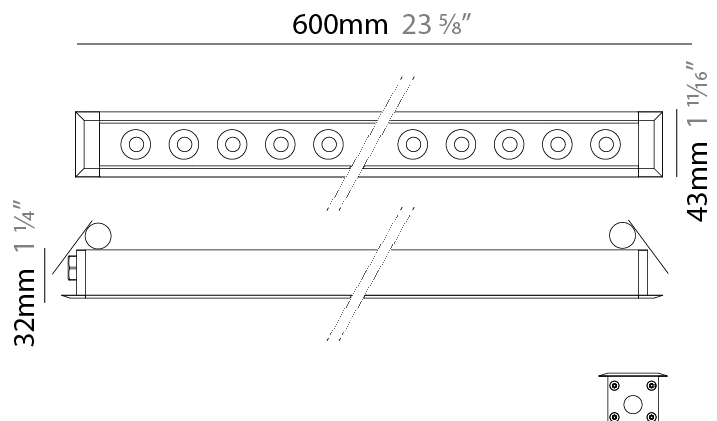

GENERAL

Series: Mini Corniche
Partner: Platek
Division: Exterior
Installation: Recessed
Product Type: Downlight
Mounting Location: Ceiling
Light Distribution: Downlight

PHYSICAL

Shape: Rectangle
Length (mm): 620
Length (in): 24 7/8
Width (mm): 43
Width (in): 1 5/8
Height (mm): 32
Height (in): 1 1/4
Ceiling Thickness (mm): 2 - 13
Ceiling Thickness (in): 1/16 - 1/2
Weight (kg): 1.3
Weight (lbs): 2.8
Diffuser: Clear tempered glass
Gasket: Gore-Tex valve to prevent condensation
Fixture Finish: BLK / WHI / GRY / COR / ANT / BRZ
Fixture Material: Extruded Aluminum
Cut-out Measurements: 36mm / 1 7/16" x 610mm / 24"

ELECTRICAL

Lamp Type: LED
Total Output Wattage (W): 18.5 / 10.5 (Dif) / 11 (Asy)
Driver Included: No
Driver Location: Remote
Driver Type: Constant Voltage - 120 / 277Vac
Driver Class: Class 2
Input Voltage (V): 120 - 277
Output Voltage (V): 24
Upon Request: (Not included - see components [IP65 or higher enclosure to be supplied by others]) 0-10Vdc dimming / Phase dimming / Non-dimming 120/277Vac

LED

Number of LEDs: 18
Color Temperature (°K): 3000 / 4000
Max. Delivered Lumen (lm): 1500 / 1560
Nominal Lumen (lm): 2520 / 2610
CRI: >80 CRI
Lamp Life (hrs): 60000

OPTICAL

Optic°: 13 / 26 / 40 / ASY / DIF / ELL

RATINGS AND CERTIFICATIONS

Certified By: Certified for North American Standards
IP rating: IP65
IK Rating: IK07
Bug Rating: B2 U1 G0
Upon Request: Higher Maximum Ambient Temperature