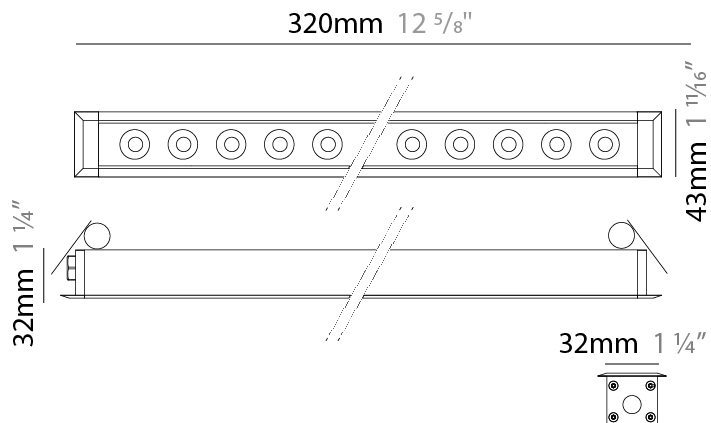

GENERAL

Series: Mini Corniche
Partner: Platek
Division: Exterior
Installation: Recessed
Product Type: Downlight
Mounting Location: Ceiling
Light Distribution: Downlight

PHYSICAL

Shape: Rectangle
Length (mm): 320
Length (in): 12 5/8
Width (mm): 43
Width (in): 1 5/8
Height (mm): 32
Height (in): 1 1/4
Ceiling Thickness (mm): 2 - 13
Ceiling Thickness (in): 1/16 - 1/2
Weight (kg): 0.8
Weight (lbs): 1.76
Diffuser: Clear tempered glass
Gasket: Gore-Tex valve to prevent condensation
Fixture Finish: [BLK](#) / [WHI](#) / [GRY](#) / [COR](#) / [ANT](#) / [BRZ](#)
Fixture Material: Extruded Aluminum
Cut-out Measurements: 36mm / 1 7/16" x 310mm / 12 3/16"

ELECTRICAL

Lamp Type: LED
Total Output Wattage (W): 9.5 / 5.5 / 6
Driver Included: No
Driver Location: Remote
Driver Type: Constant Voltage - 120 / 277Vac
Driver Class: Class 2
Input Voltage (V): 120 - 277
Output Voltage (V): 24
Upon Request: (Not included - see components [IP65 or higher enclosure to be supplied by others]) 0-10Vdc dimming / Phase dimming / Non-dimming 120/277Vac

LED

Number of LEDs: 9
Color Temperature (°K): [3000](#) / [4000](#)
Max. Delivered Lumen (lm): 750 / 780
Nominal Lumen (lm): 1260 / 1305
CRI: >80 CRI
Lamp Life (hrs): 60000

OPTICAL

Optic°: [13](#) / [26](#) / [40](#) / [ASY](#) / [DIF](#) / [ELL](#)

RATINGS AND CERTIFICATIONS

Certified By: Certified for North American Standards
IP rating: IP65
IK Rating: IK07
Bug Rating: B1 U1 G0
Upon Request: Higher Maximum Ambient Temperature

PROJECT
TYPE
SPECIFIER
QUANTITY
DATE