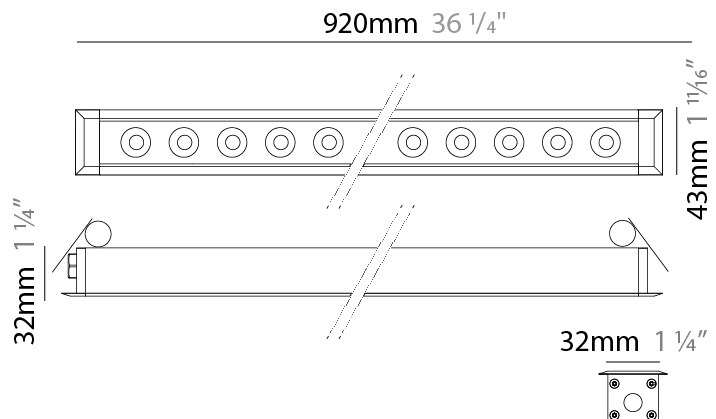

GENERAL

Series: Mini Corniche
Partner: Platek
Division: Exterior
Installation: Recessed
Product Type: Downlight
Mounting Location: Ceiling
Light Distribution: Downlight

PHYSICAL

Shape: Rectangle
Length (mm): 920
Length (in): 36 1/4
Width (mm): 43
Width (in): 1 5/8
Height (mm): 32
Height (in): 1 1/4
Ceiling Thickness (mm): 2 - 13
Ceiling Thickness (in): 1/16 - 1/2
Weight (kg): 2
Weight (lbs): 4.4
Diffuser: Clear tempered glass
Gasket: Gore-Tex valve to prevent condensation
Fixture Finish: [BLK](#) / [WHI](#) / [GRY](#) / [COR](#) / [ANT](#) / [BRZ](#)
Fixture Material: Extruded Aluminum
Cut-out Measurements: 36mm / 1 7/16" x 910mm / 35 13/16"

ELECTRICAL

Lamp Type: LED
Total Output Wattage (W): 35
Dimming: Bluetooth technology or DMX
Control Gear: DMX
Driver Included: No
Driver Location: Remote
Driver Type: Constant Current - Universal
Driver Class: Class 2
Input Voltage (V): 120 - 277
Constant Current (MA): 500

LED

Number of LEDs: 24
Color Temperature (°K): RGBW
CRI: >80 CRI
Lamp Life (hrs): 60000
Special LEDs offerings: RGBW

OPTICAL

Optic°: [26](#) / [40](#) / [ELL](#)

RATINGS AND CERTIFICATIONS

Certified By: Certified for North American Standards
IP rating: IP65
IK Rating: IK06
Bug Rating: B1 U0 G0
Upon Request: Higher Maximum Ambient Temperature