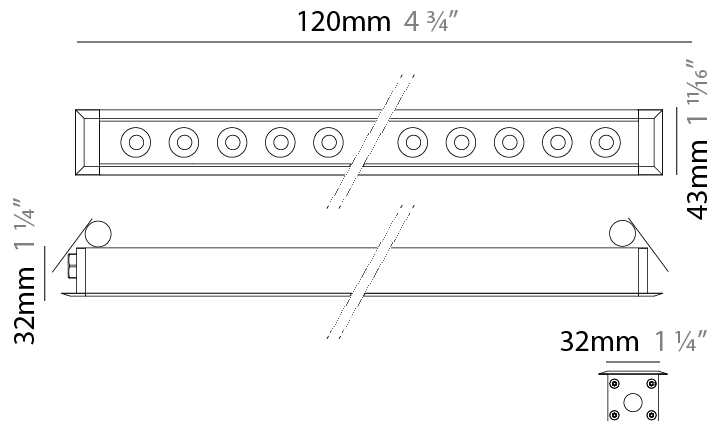

1. To build a product code in our configurator select the specify button on the base model # product page
2. To build a manual product code on this datasheet choose from the options listed below in blue font and add the suffix to the base model #

GENERAL

Series: Mini Corniche
Partner: Platek
Division: Exterior
Installation: Recessed
Product Type: Downlight
Mounting Location: Ceiling
Light Distribution: Downlight

PHYSICAL

Shape: Rectangle
Length (mm): 120
Length (in): 4 ¾
Width (mm): 43
Width (in): 1 ⅞
Height (mm): 32
Height (in): 1 ¼
Ceiling Thickness (mm): 2 - 13
Ceiling Thickness (in): 1/16 - 1/2
Installation Requirement: 36mm / 1 7/16" x 110mm / 4 5/16"
Diffuser: Clear tempered glass
Gasket: Gore-Tex valve to prevent condensation
Fixture Finish: [BLK](#) / [WHI](#) / [GRY](#) / [COR](#) / [ANT](#) / [BRZ](#)
Fixture Material: Extruded Aluminum

ELECTRICAL

Lamp Type: LED
Total Output Wattage (W): 6
Dimming: Bluetooth technology or DMX
Control Gear: DMX
Driver Included: No
Driver Location: Remote
Driver Type: Constant Current - Universal
Driver Class: Class 2
Input Voltage (V): 120 - 277
Constant Current (MA): 500

LED

Number of LEDs: 4
Color Temperature (°K): RGBW
CRI: >80 CRI
Lamp Life (hrs): 60000
Special LEDs offerings: RGBW

OPTICAL

Optic°: [26](#) / [40](#) / [ELL](#)

RATINGS AND CERTIFICATIONS

Certified By: Certified for North American Standards
IP rating: IP65
IK Rating: IK06
Bug Rating: B1 U0 G0
Upon Request: Higher Maximum Ambient Temperature