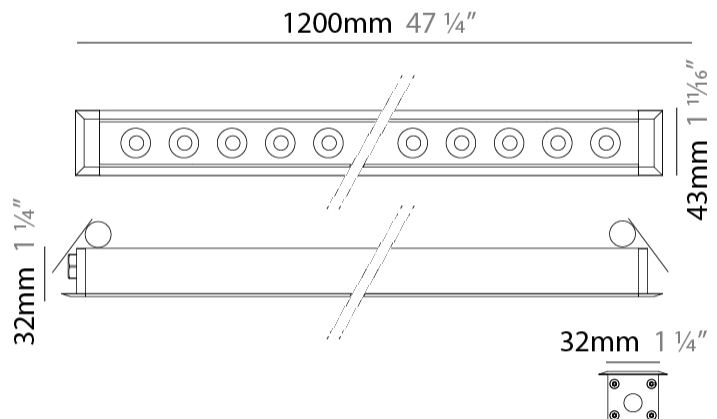

GENERAL

Series: Mini Corniche
Partner: Platek
Division: Exterior
Installation: Recessed
Product Type: Downlight
Mounting Location: Ceiling
Light Distribution: Downlight

PHYSICAL

Shape: Rectangle
Length (mm): 1220
Length (in): 48 1/2
Width (mm): 43
Width (in): 1 3/4
Height (mm): 32
Height (in): 1 1/4
Ceiling Thickness (mm): 2 - 13
Ceiling Thickness (in): 1/16 - 1/2
Weight (kg): 2.7
Weight (lbs): 5.9
Diffuser: Clear tempered glass
Gasket: Gore-Tex valve to prevent condensation
Fixture Material: Extruded Aluminum
Cut-out Measurements: 36mm / 1 7/16" x 1210mm / 47 5/8"

ELECTRICAL

Lamp Type: LED
Total Output Wattage (W): 40 / 20 (Dif) / 21 (Asy)
Driver Included: No
Driver Location: Remote
Driver Type: Constant Voltage - 120 / 277Vac
Input Voltage (V): 120
Output Voltage (V): 24
Upon Request: (Not included - see components [IP65 or higher enclosure to be supplied by others]) 0-10Vdc dimming / Phase dimming / Non-dimming 120/277Vac

LED

Number of LEDs: 36
Color Temperature (°K): 3000 / 4000
Max. Delivered Lumen (lm): 3000 / 3120
Nominal Lumen (lm): 5040 / 5220
CRI: >80 CRI
Lamp Life (hrs): 60000

OPTICAL

Optic°: 13 / 26 / 40 / ASY / DIF / ELL

RATINGS AND CERTIFICATIONS

Certified By: Certified for North American Standards
IP rating: IP65
IK Rating: IK07
Bug Rating: B3 U1 G1
Upon Request: Higher Maximum Ambient Temperature