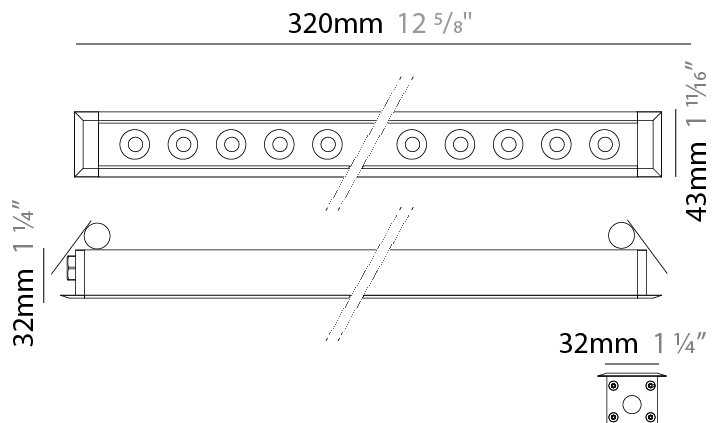

GENERAL

Series: Mini Corniche
Partner: Platek
Division: Exterior
Installation: Recessed
Product Type: Downlight
Mounting Location: Ceiling
Light Distribution: Downlight

PHYSICAL

Shape: Rectangle
Length (mm): 320
Length (in): 12 5/8
Width (mm): 43
Width (in): 1 7/8
Height (mm): 32
Height (in): 1 1/4
Ceiling Thickness (mm): 2 - 13
Ceiling Thickness (in): 1/16 - 1/2
Weight (kg): 0.8
Weight (lbs): 1.76
Diffuser: Clear tempered glass
Gasket: Gore-Tex valve to prevent condensation
Fixture Finish: [BLK](#) / [WHI](#) / [GRY](#) / [COR](#) / [ANT](#) / [BRZ](#)
Fixture Material: Extruded Aluminum
Cut-out Measurements: 36mm / 1 7/16" x 310mm / 12 3/16"

ELECTRICAL

Lamp Type: LED
Total Output Wattage (W): 11.5
Dimming: Bluetooth technology or DMX
Control Gear: DMX
Driver Included: No
Driver Location: Remote
Driver Type: Constant Current - Universal
Driver Class: Class 2
Input Voltage (V): 120 - 277
Constant Current (MA): 500

LED

Number of LEDs: 8
Color Temperature (°K): RGBW
CRI: >80 CRI
Lamp Life (hrs): 60000
Special LEDs offerings: RGBW

OPTICAL

Optic°: [26](#) / [40](#) / [ELL](#)

RATINGS AND CERTIFICATIONS

Certified By: Certified for North American Standards
IP rating: IP65
IK Rating: IK06
Bug Rating: B1 U0 G0
Upon Request: Higher Maximum Ambient Temperature